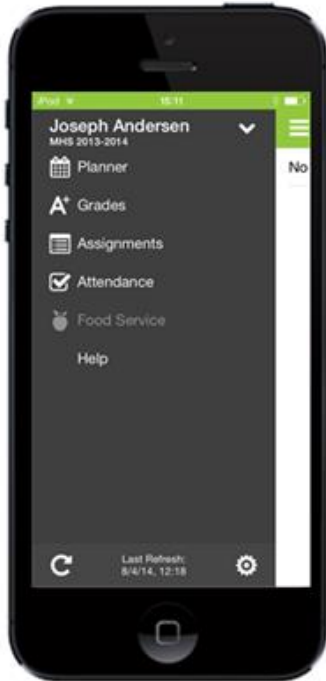

# Campus Mobile Portal for Parents and Students

Parents and students can now access their Campus Portal information on Android and iOS devices using the Campus Mobile Portal app.

## Daily Planner

View today's schedule and assignments due for each class.